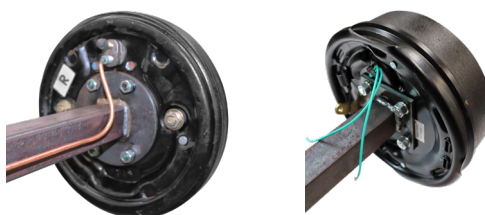

Product Make	Product Category	Product Name	SKU Number	Part Number	CTA Number	Approval Holder
SIR Trailer Parts	LED Lights	LED Rear Lamp 150x80 MV	S017811	ELGNP-0001	CTA-060382	SIR Australia Pty Ltd
SIR Trailer Parts	LED Lights	LED Rear Lamp 100x100 MV	S018583	ELGNP-0002	CTA-060381	SIR Australia Pty Ltd
SIR Trailer Parts	LED Lights	LED Rear Lamp 275x100 MV	S017815	ELGNP-0003	CTA-060380	SIR Australia Pty Ltd
SIR Trailer Parts	LED Lights	LED Side Marker Amber/ Red	S017817	ELGNP-0005	CTA-060373/ 060377	SIR Australia Pty Ltd
SIR Trailer Parts	LED Lights	LED Number plate light	S017816	ELGNP-0004	CTA-060379	SIR Australia Pty Ltd

CTA 060376 / CTA 060374

Product Make	Product Category	Product Name	SKU Number	Part Number	CTA Number	Approval Holder
SIR Trailer Parts	LED Lights	Reflectors 75x22mm Red	S017822	ELGNP-0007	CTA-060412	SIR Australia Pty Ltd
SIR Trailer Parts	LED Lights	Reflectors 75x22mm Amber	S017821	ELGNP-0006	CTA-060412	SIR Australia Pty Ltd
SIR Trailer Parts	LED Lights	Reflectors 75x22mm White	S017823	ELGNP-0008	CTA-060412	SIR Australia Pty Ltd
SIR Trailer Parts	LED Lights	Reflectors 94x44mm Red	S018782	ELGNP-00010	CTA-060376	SIR Australia Pty Ltd
SIR Trailer Parts	LED Lights	Reflectors 94x44mm Amber	S018781	ELGNP-0009	CTA-060376	SIR Australia Pty Ltd
SIR Trailer Parts	LED Lights	Reflectors 94x44mm White	S018783	ELGNP-0011	CTA-060376	SIR Australia Pty Ltd