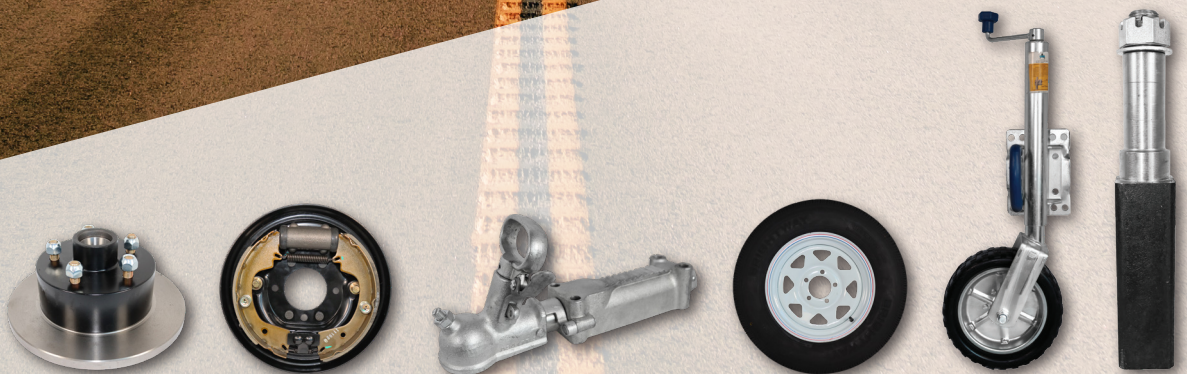

CTA Approved Products

COMPONENT TYPE APPROVAL DATA SHEET

www.sirtrailerparts.com

CTA-060382

CTA-060382

CTA-060380

CTA-060379

CTA-060373, CTA-060377

Product Make	Product Category	Product Name	SKU Number	Part Number	CTA Number	Approval Holder
SIR Trailer Parts	LED Lights	LED Rear Lamp 150x80 MV	S017811	ELGNP-0001	CTA-060382	SIR Australia Pty Ltd
SIR Trailer Parts	LED Lights	LED Rear Lamp 100x100 MV	S018583	ELGNP-0002	CTA-060381	SIR Australia Pty Ltd
SIR Trailer Parts	LED Lights	LED Rear Lamp 275x100 MV	S017815	ELGNP-0003	CTA-060380	SIR Australia Pty Ltd
SIR Trailer Parts	LED Lights	LED Side Marker Amber/ Red	S017817	ELGNP-0005	CTA-060373/ 060377	SIR Australia Pty Ltd
SIR Trailer Parts	LED Lights	LED Number plate light	S017816	ELGNP-0004	CTA-060379	SIR Australia Pty Ltd

*Please note the the CTA is for the entire braking system which includes the complete axle assembly & all the other components joining the axle to the coupling or brake away in case of electric axles.

COMPONENT TYPE APPROVAL DATA SHEET

CTA-060479

CTA-060480

CTA-060478

Product Make	Product Category	Product Name	SKU Number	Part Number	CTA Number	Approval Holder
SIR Trailer Parts	Couplings	Coupling 3 hole Multi-fit Zinc	S017767	TCOZM-0001	CTA-060479	SIR Australia Pty Ltd
SIR Trailer Parts	Couplings	Coupling Over-ride 2T Zinc	S017772	TCOZM-0003	CTA-060480	SIR Australia Pty Ltd
SIR Trailer Parts	Couplings	Coupling Electric 3.5 Ton Zinc	S017781	TCOZM-0006	CTA-060478	SIR Australia Pty Ltd
SIR Trailer Parts	Couplings	Coupling Over Ride 2.5T Zinc		CFA2500Z	CTA-061092	SIR Australia Pty Ltd