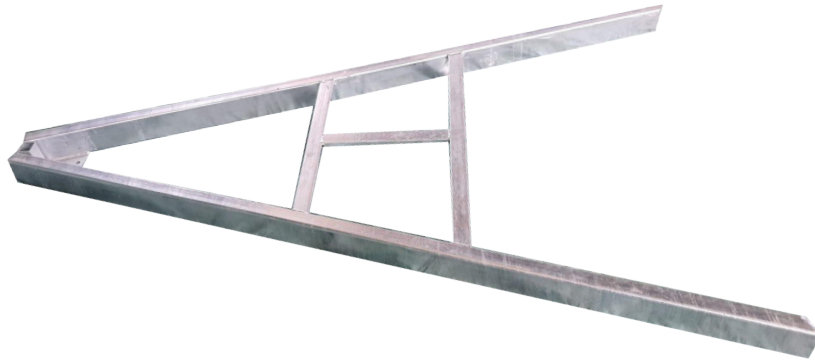

Product Make	Product Category	Product Name	Part Number	CTA Number	Approval Holder
SIR Trailer Parts	Trailer Drawbar	To suit 750 Kg Trailer, 1.5m max from trailer front	TS085SN75-15-MA	TS085SNxx-xx-MA	SIR Australia Pty Ltd
SIR Trailer Parts	Trailer Drawbar	To suit 750 Kg Trailer, 2m max from trailer front	TS085SN75-20-MA	TS085SNxx-xx-MA	SIR Australia Pty Ltd
SIR Trailer Parts	Trailer Drawbar	To suit 1.4 Ton Trailer, 1.5m max from trailer front	TS085SN14-15-MA	TS085SNxx-xx-MA	SIR Australia Pty Ltd
SIR Trailer Parts	Trailer Drawbar	To suit 1.4 Ton Trailer, 2m max from trailer front	TS085SN14-20-MA	TS085SNxx-xx-MA	SIR Australia Pty Ltd
SIR Trailer Parts	Trailer Drawbar	To suit 1.6 Ton Trailer, 2m max from trailer front	TS085SN16-20-MA	TS085SNxx-xx-MA	SIR Australia Pty Ltd
SIR Trailer Parts	Trailer Drawbar	To suit 2 Ton Trailer, 1.5m max from trailer front	TS085SN20-15-MA	TS085SNxx-xx-MA	SIR Australia Pty Ltd
SIR Trailer Parts	Trailer Drawbar	To suit 2 Ton Trailer, 2.5m max from trailer front	TS085SN20-25-MA	TS085SNxx-xx-MA	SIR Australia Pty Ltd
SIR Trailer Parts	Trailer Drawbar	To suit 2.8 Ton Trailer, 1.5m max from trailer front	TS085SN28-15-MA	TS085SNxx-xx-MA	SIR Australia Pty Ltd
SIR Trailer Parts	Trailer Drawbar	To suit 2.8 Ton Trailer, 2.5m max from trailer front	TS085SN28-25-MA	TS085SNxx-xx-MA	SIR Australia Pty Ltd
SIR Trailer Parts	Trailer Drawbar	To suit 3.5 Ton Trailer, 1.5m max from trailer front	TS085SN35-15-MA	TS085SNxx-xx-MA	SIR Australia Pty Ltd
SIR Trailer Parts	Trailer Drawbar	To suit 3.5 Ton Trailer, 2.5m max from trailer front	TS085SN35-25-MA	TS085SNxx-xx-MA	SIR Australia Pty Ltd

SIR Australia PTY LTD

📍 32 Colbert Road, Campbellfield, Victoria (Australia) 3061

☎ +61 420 648 565, +61 410 441 062

✉ sales@sirtrailerparts.com 🌐 www.sirtrailerparts.com

Scan QR Code to
Download Catalog